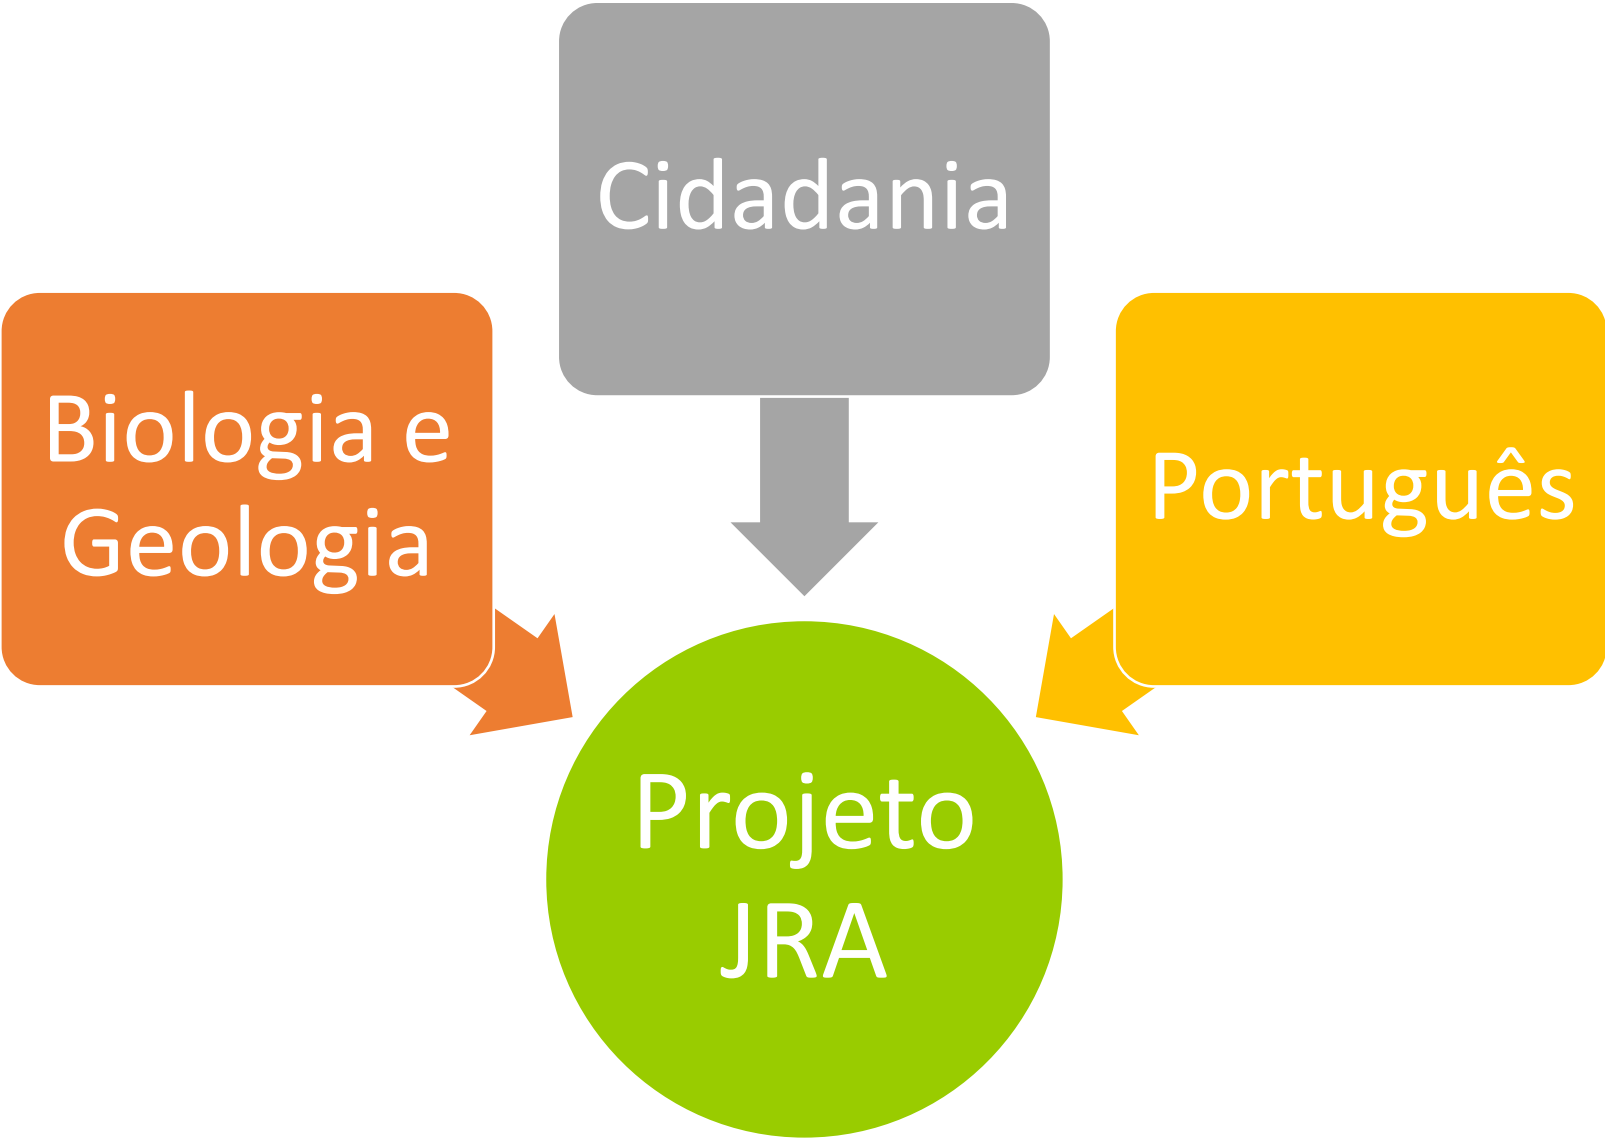

Agrupamento de Escolas  
São João do Estoril

The brochure cover features a green and white color scheme. On the left, a large white speech bubble contains two circular images: the top one shows a rural landscape with trees and a stone building, and the bottom one shows a person working with pottery. Below these images, the text reads: 'INVESTIGAÇÃO', 'JORNALISMO', 'SUSTENTABILIDADE', and 'REPORTAGEM'. On the right, there is a logo of a person holding a globe, the text 'Jovens Repórteres para o Ambiente', the title 'SEMINÁRIO nacional' in large blue letters, a graphic of green speech bubbles, and the event details: 'FUNDÃO', '17, 18 e 19', 'NOVEMBRO', and '2023'.

# Problema

**Videorreportagem**